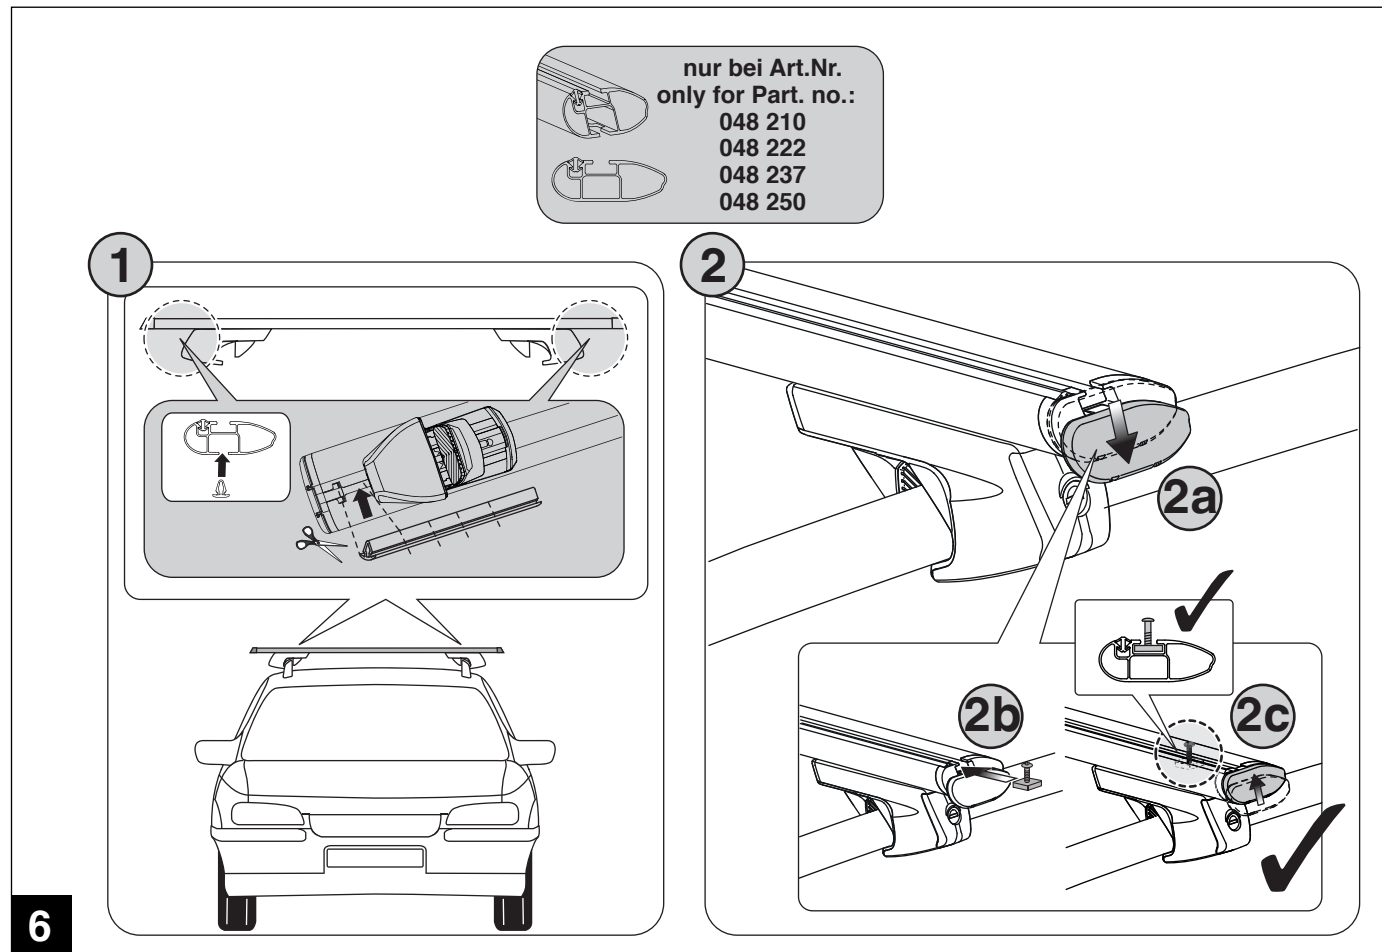

Atera SIGNO RT