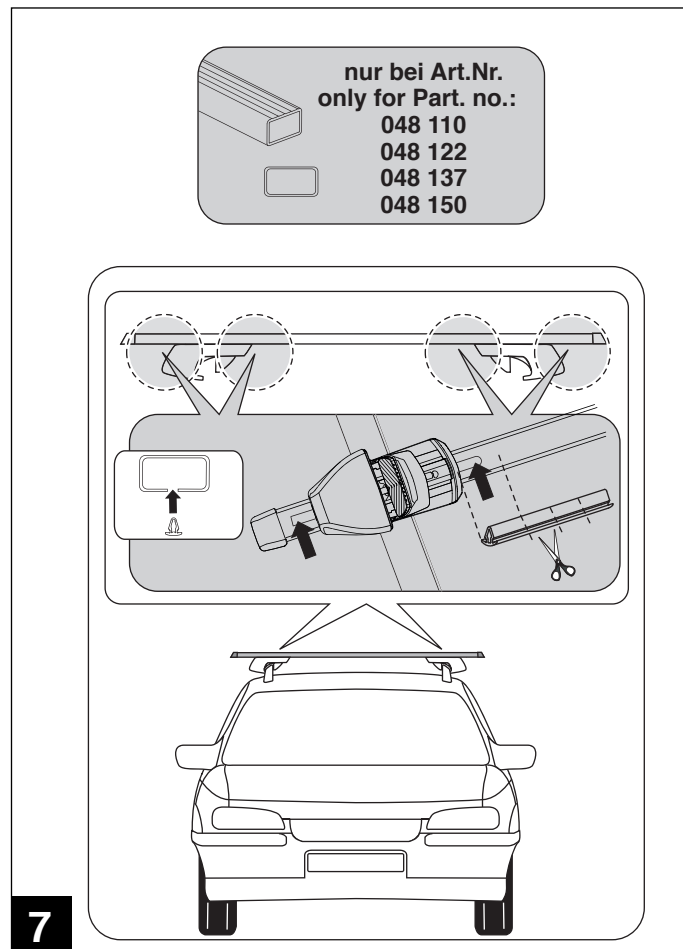

Atera SIGNO RT