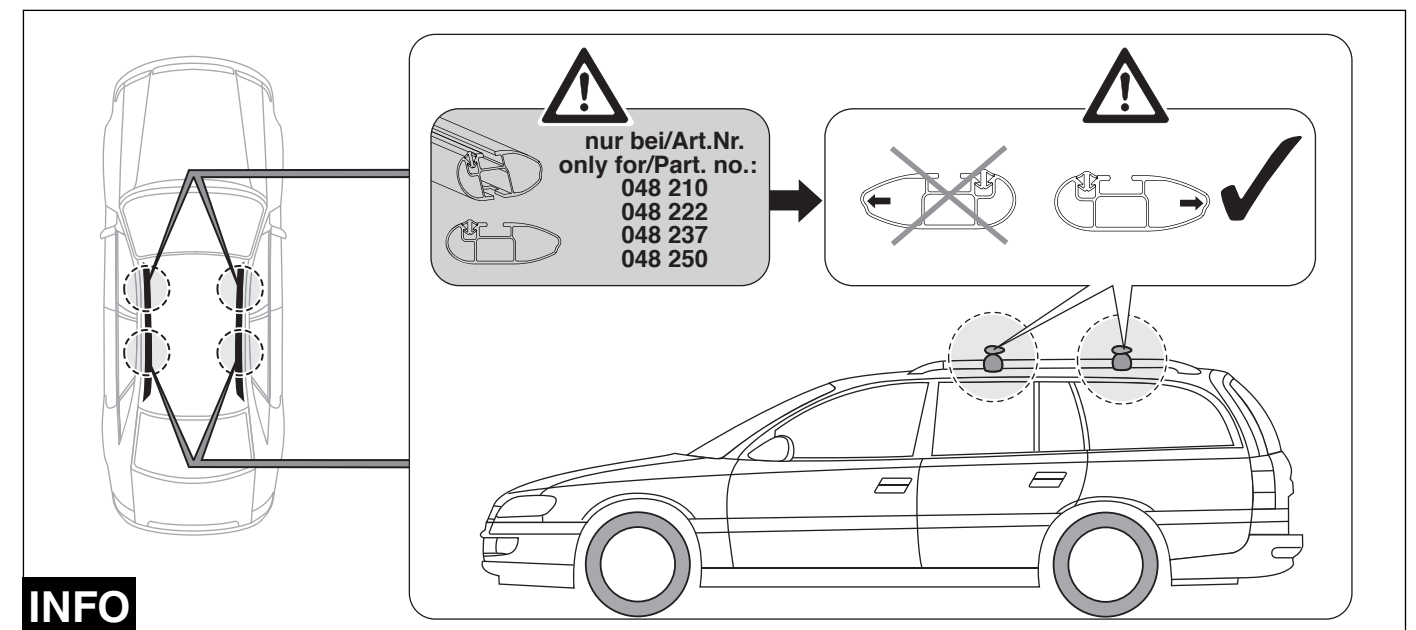

Atera SIGNO RT