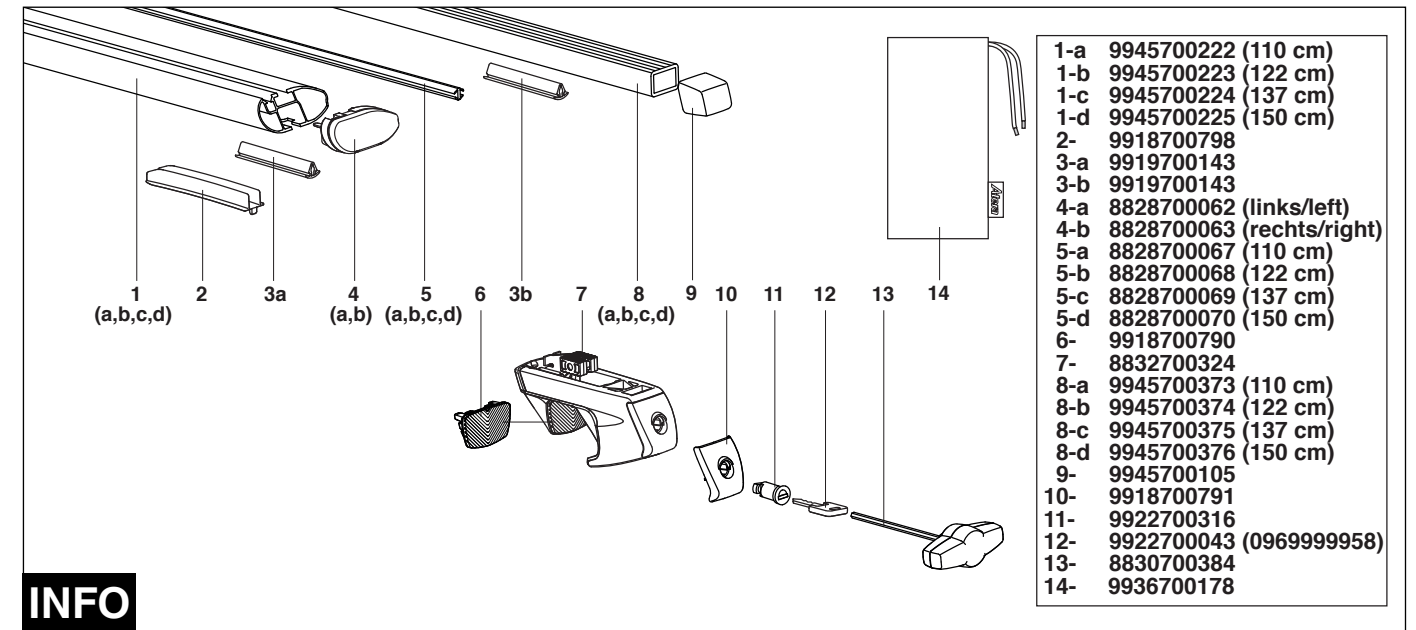

Atera SIGNO RT