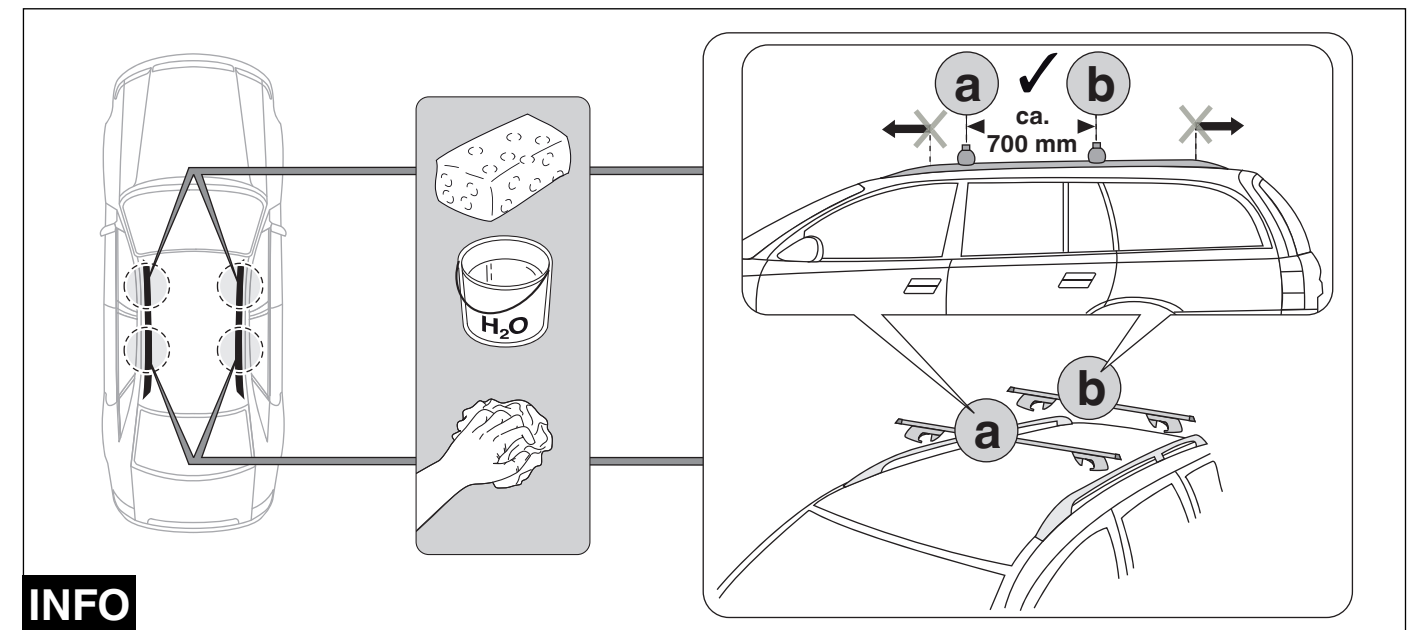

Atera SIGNO RT