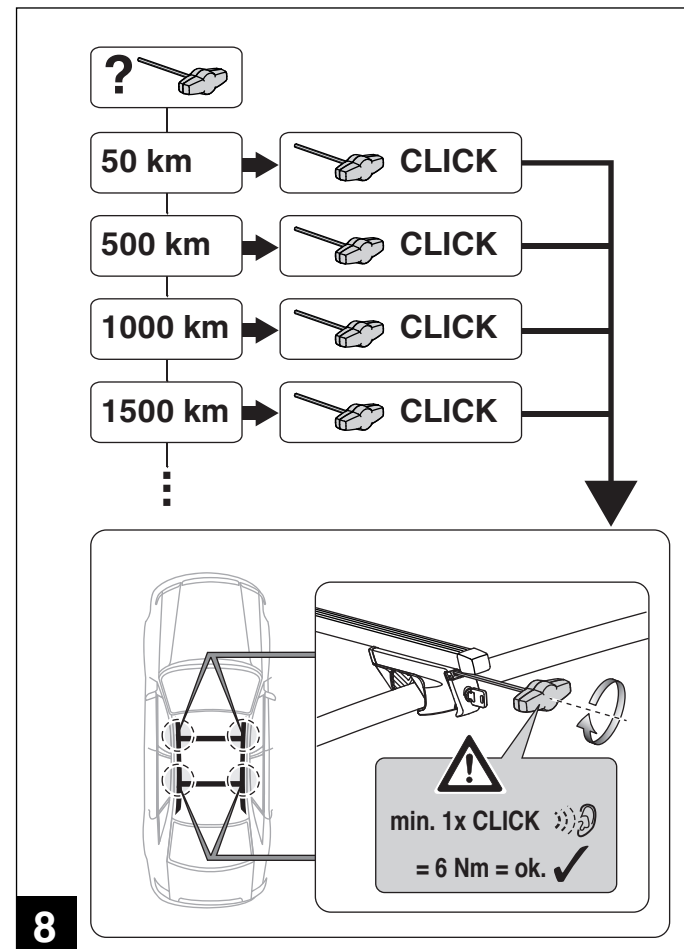

Atera SIGNO RT